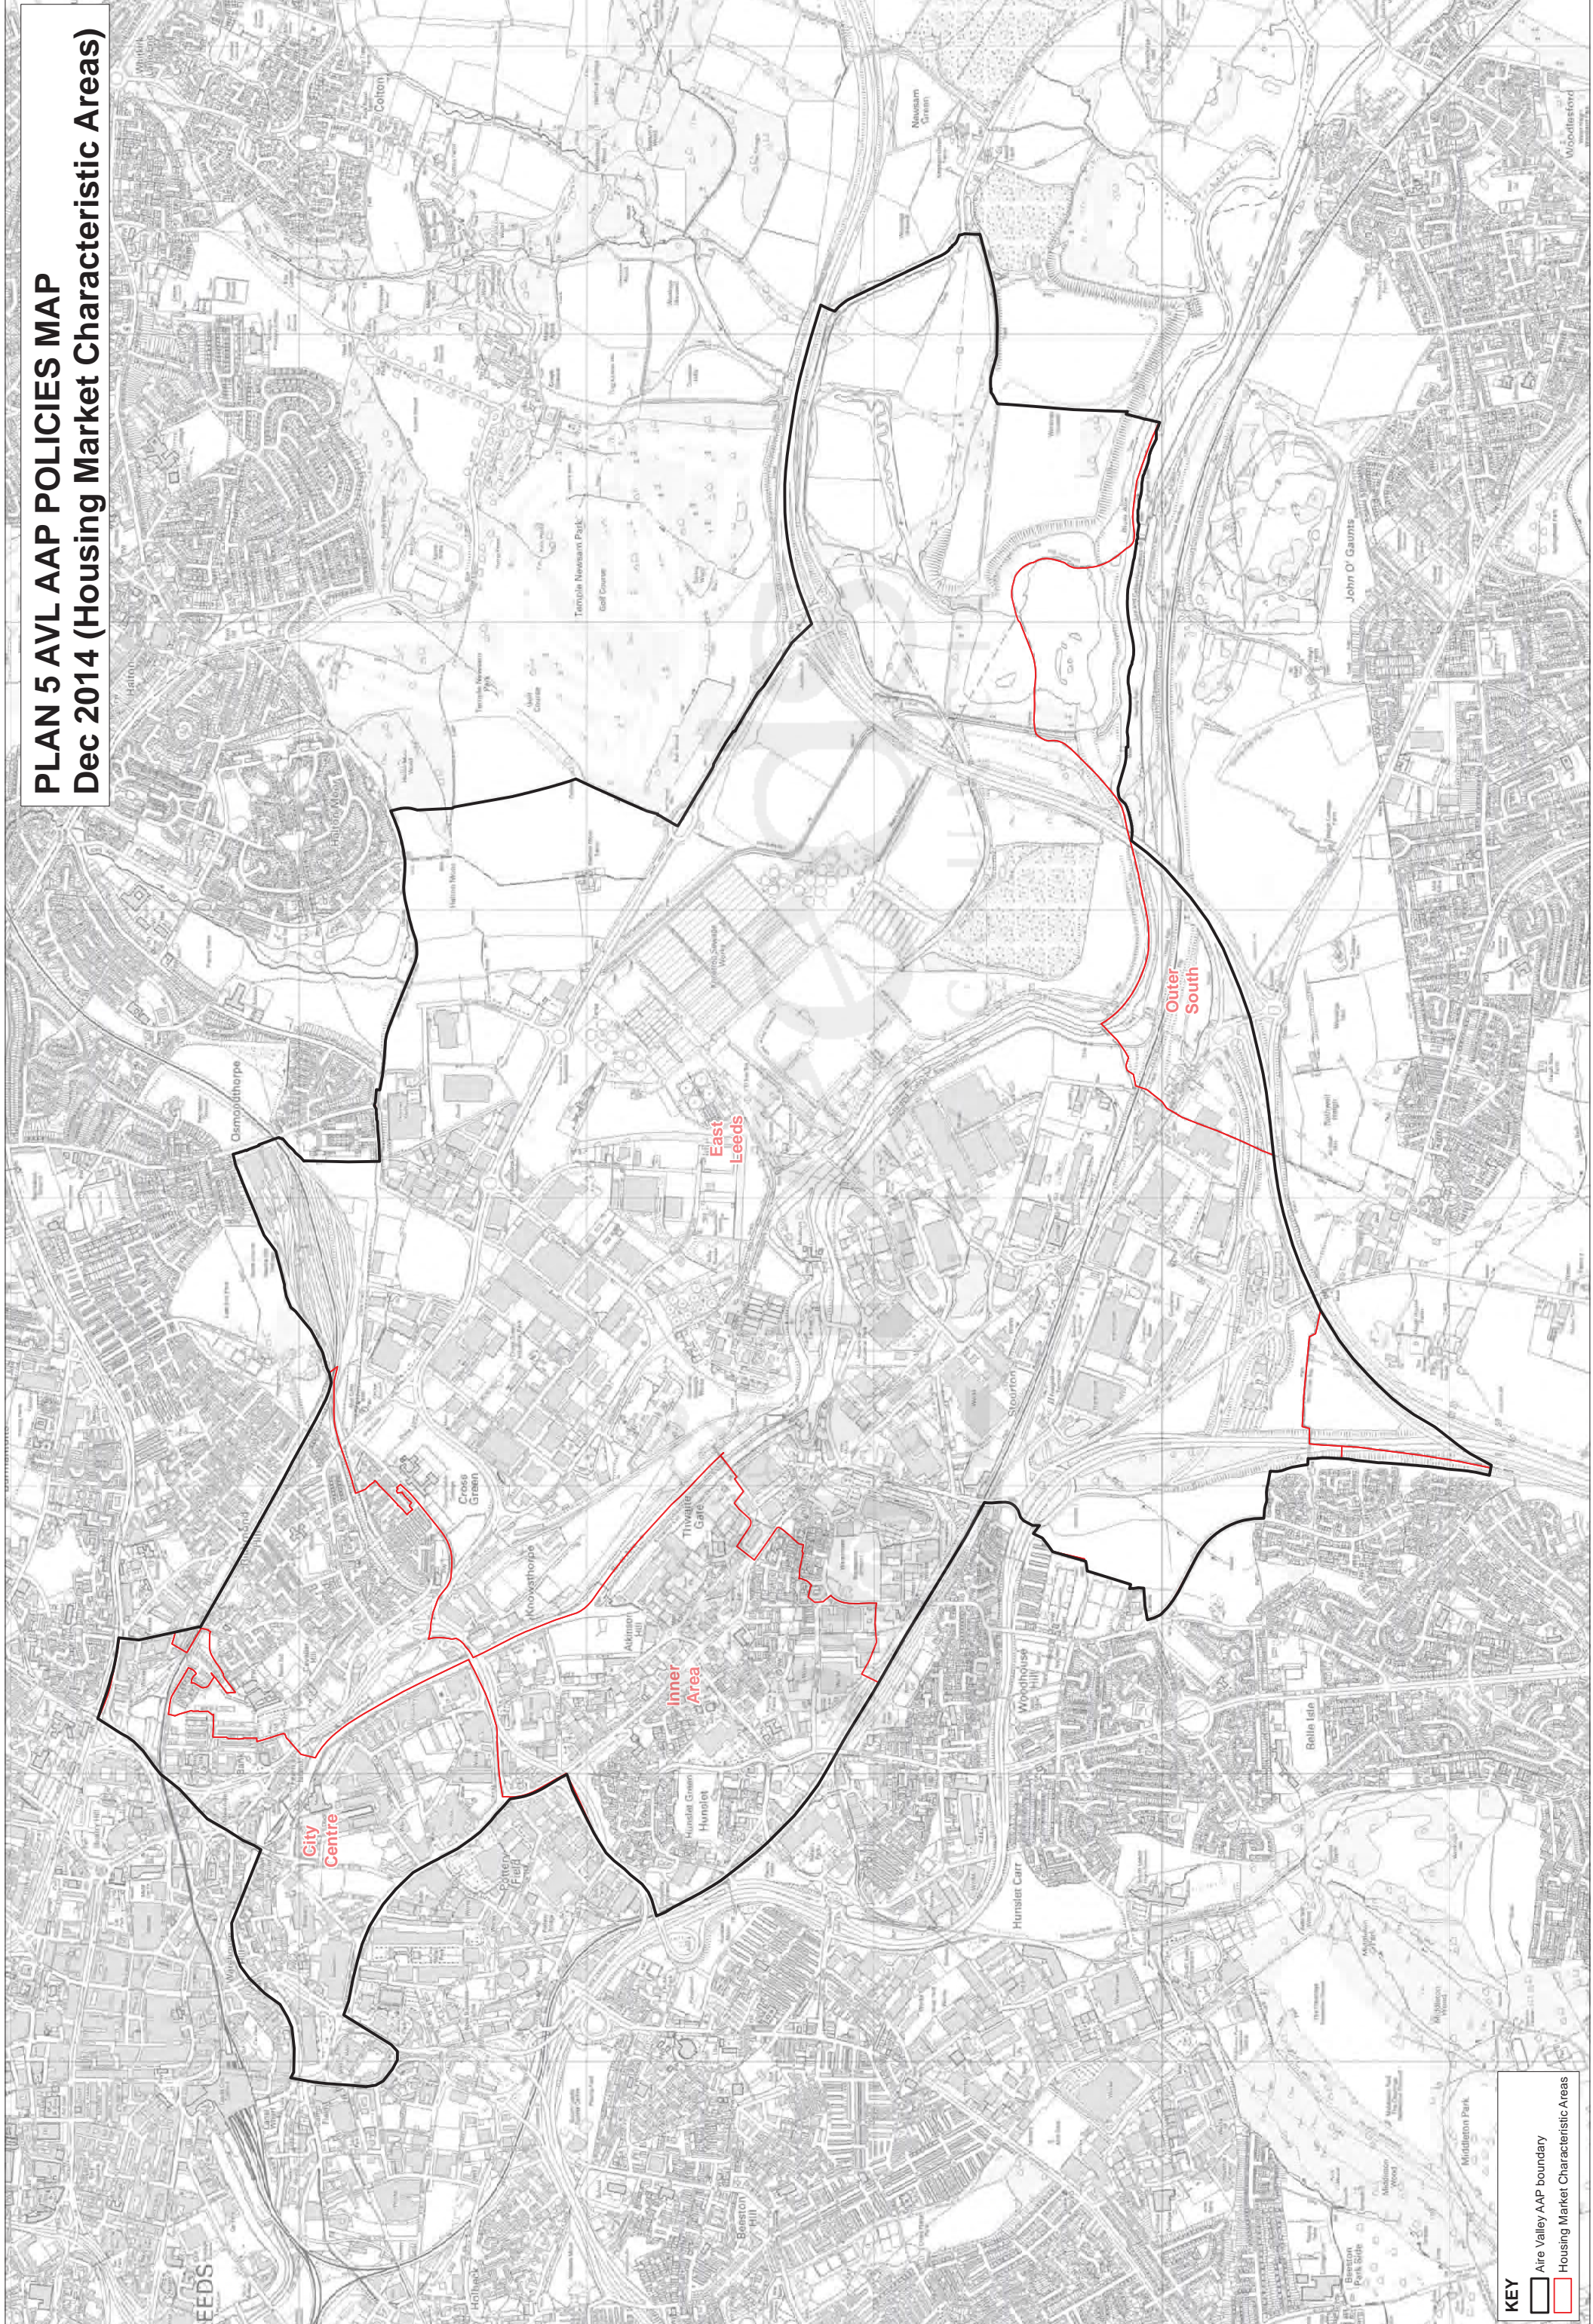

**PLAN 5 AVL AAP POLICIES MAP
Dec 2014 (Housing Market Characteristic Areas)**

KEY

- Aire Valley AAP boundary
- Housing Market Characteristic Areas